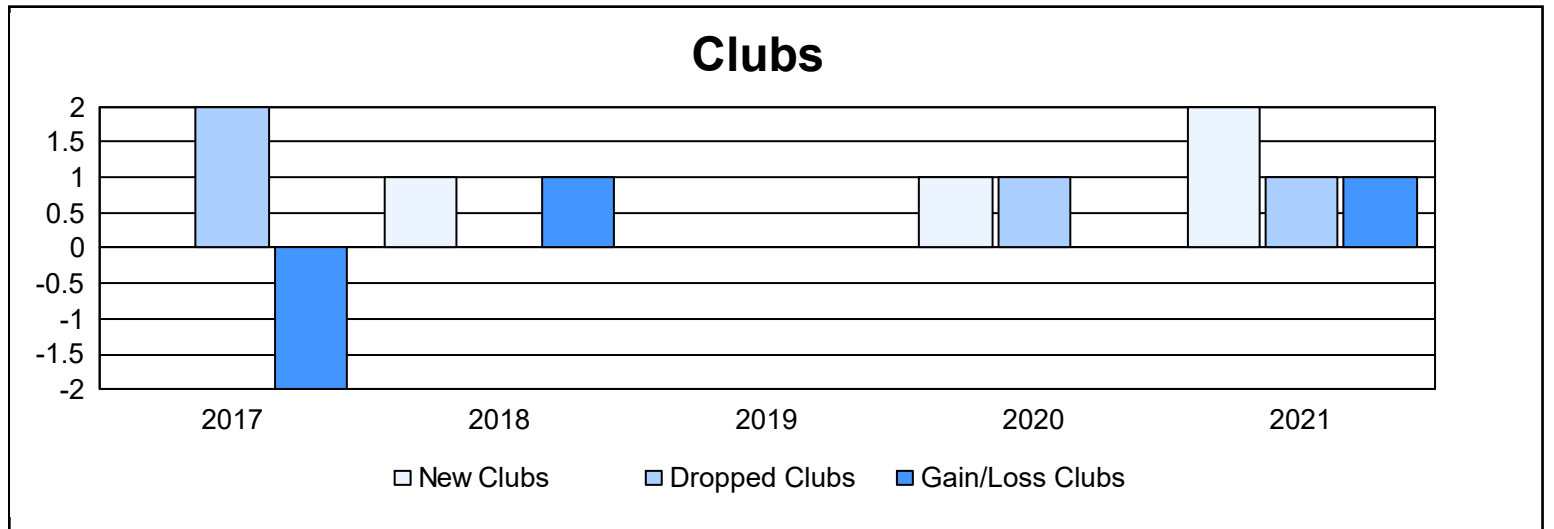

Year	New Clubs	Dropped Clubs	Gain/ Loss Clubs	New Members	Charter Members	Reinstate Members	Transfer Members	Total Member Added	Total Members Dropped	Gain/ Loss Members
2016-2017	0	2	-2	137	1	13	12	163	176	-13
2017-2018	1	0	1	157	23	6	10	196	191	5
2018-2019	0	0	0	148	2	4	13	167	211	-44
2019-2020	1	1	0	103	27	2	8	140	206	-66
2020-2021	2	1	1	102	56	15	10	183	182	1
<b>Average</b>	<b>1</b>	<b>1</b>	<b>0</b>	<b>129</b>	<b>22</b>	<b>8</b>	<b>11</b>	<b>170</b>	<b>193</b>	<b>-23</b>

### Membership Composition June 2021 Cumulative