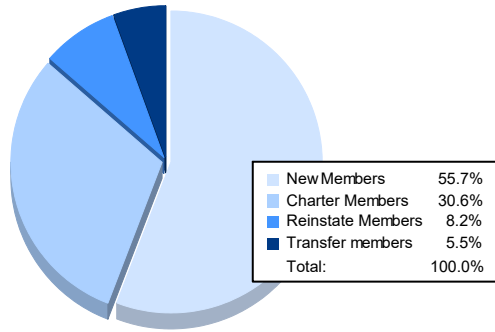

Year	New Clubs	Dropped Clubs	Gain/ Loss Clubs	New Members	Charter Members	Reinstate Members	Transfer Members	Total Member Added	Total Members Dropped	Gain/ Loss Members
2016-2017	0	2	-2	137	1	13	12	163	176	-13
2017-2018	1	0	1	157	23	6	10	196	191	5
2018-2019	0	0	0	148	2	4	13	167	211	-44
2019-2020	1	1	0	103	27	2	8	140	206	-66
2020-2021	2	1	1	102	56	15	10	183	182	1
<b>Average</b>	<b>1</b>	<b>1</b>	<b>0</b>	<b>129</b>	<b>22</b>	<b>8</b>	<b>11</b>	<b>170</b>	<b>193</b>	<b>-23</b>

### Membership Composition June 2021 Cumulative

### Gender Composition June 2021 Cumulative