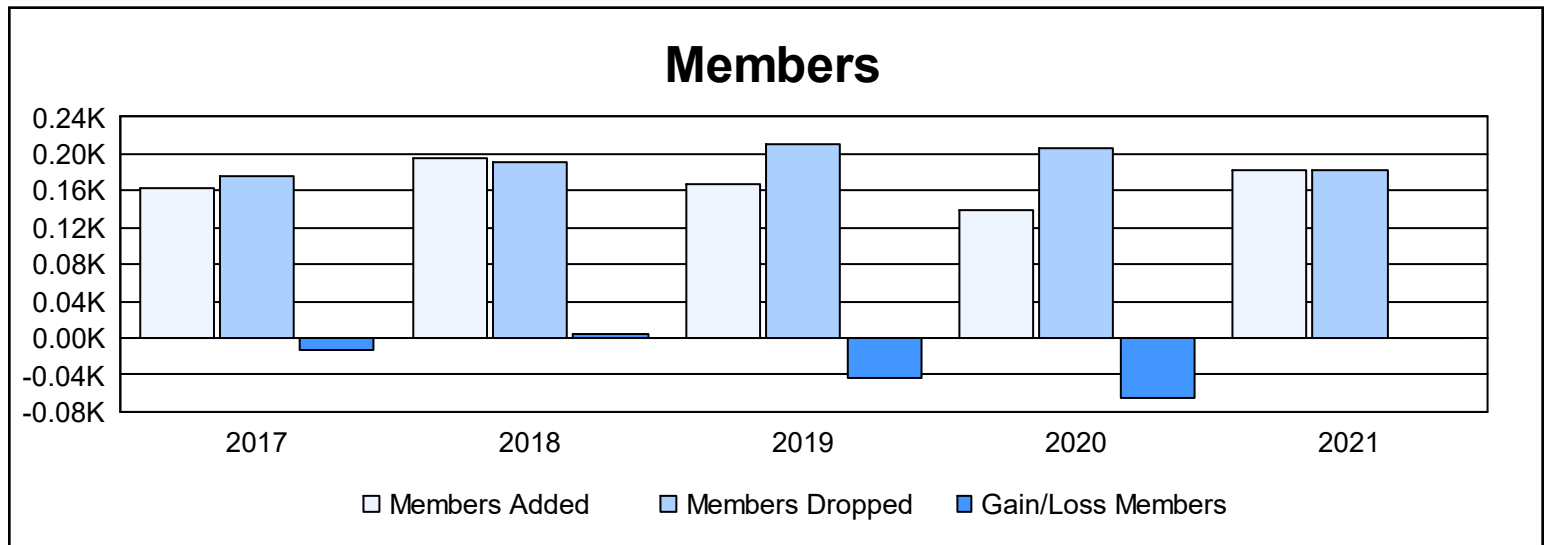

Year	New Clubs	Dropped Clubs	Gain/ Loss Clubs	New Members	Charter Members	Reinstate Members	Transfer Members	Total Member Added	Total Members Dropped	Gain/ Loss Members
2016-2017	0	2	-2	137	1	13	12	163	176	-13
2017-2018	1	0	1	157	23	6	10	196	191	5
2018-2019	0	0	0	148	2	4	13	167	211	-44
2019-2020	1	1	0	103	27	2	8	140	206	-66
2020-2021	2	1	1	102	56	15	10	183	182	1
<b>Average</b>	<b>1</b>	<b>1</b>	<b>0</b>	<b>129</b>	<b>22</b>	<b>8</b>	<b>11</b>	<b>170</b>	<b>193</b>	<b>-23</b>

### Membership Composition June 2021 Cumulative